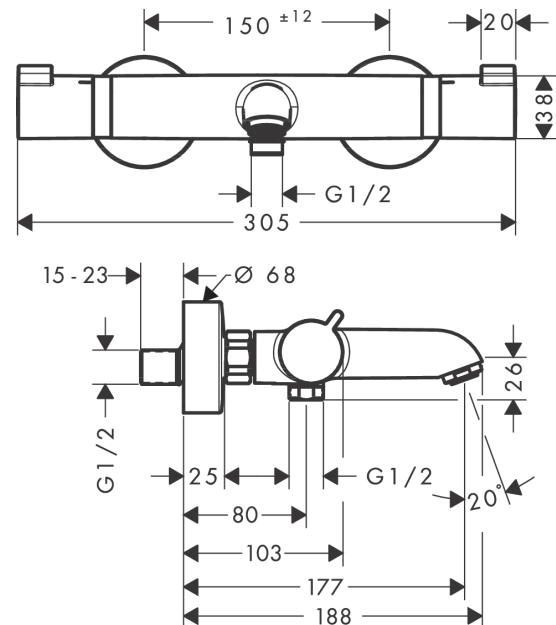

Scale drawing