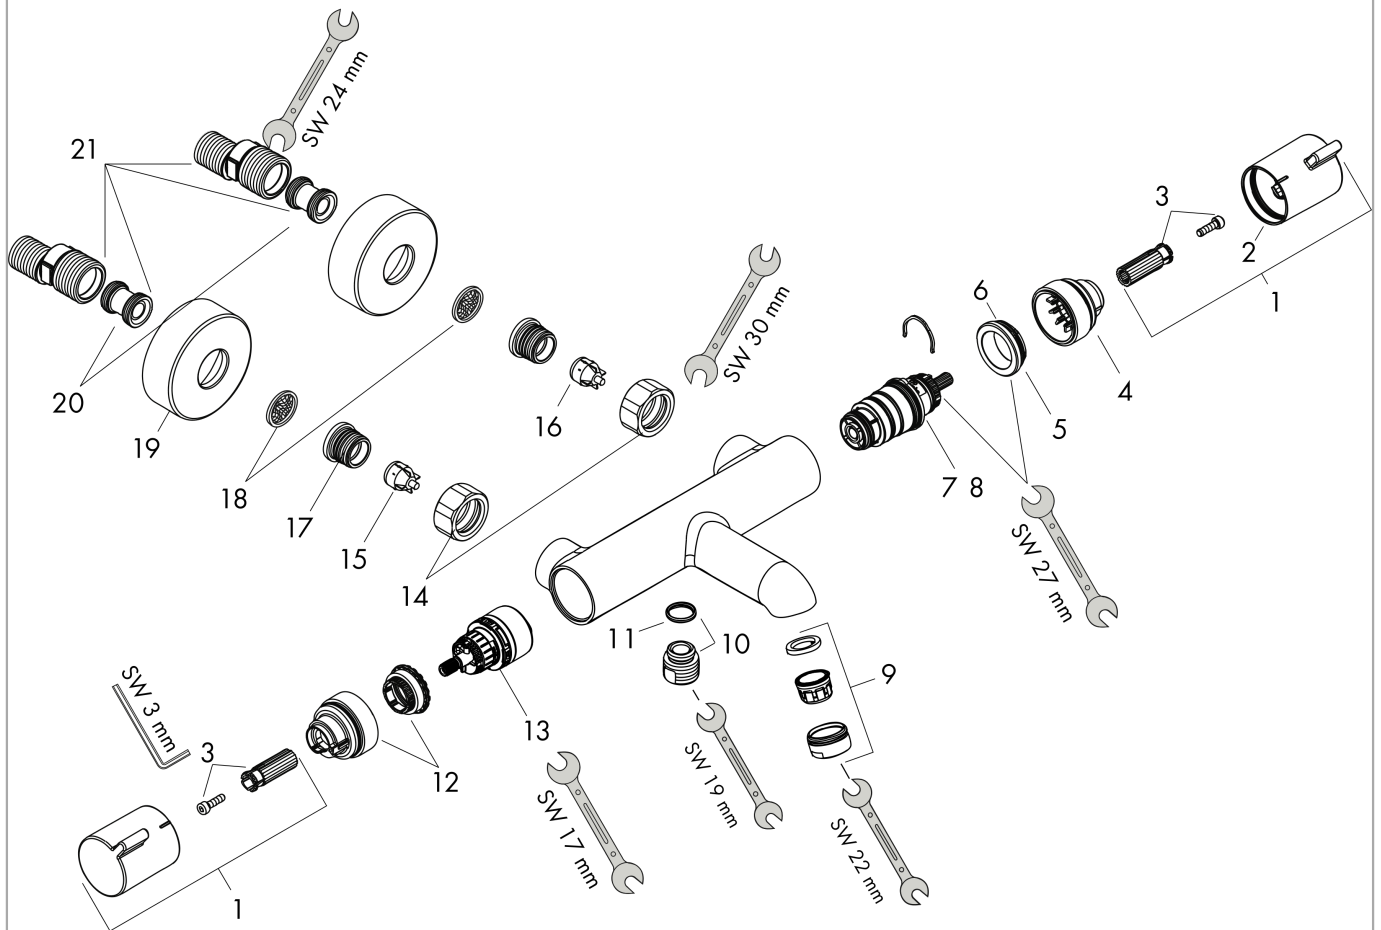

##### product features

- projection 177 mm
- 2 functions
- spray type mixer: normal spray
- maximum flow rate at 3 bar: 20 l/min
- flow rate for bath spout at 3 bar: 20 l/min
- flow rate of hand shower at 3 bar: 16 l/min
- flow rate hand shower connection at 3 bar: 16 l/min
- min. operating pressure: 1 bar
- max. operating pressure: 10 bar
- shut-off/ diverter valve, thermostat cartridge
- safety stop at 40 °C
- temperature limitation adjustable
- non-return valve
- with silencer
- material handles: metal
- connection type: s-shaped connections
- connection dimension: DN15
- centre distance: 150 ± 12 mm
- dirt filter included

#### Product image

#### Scale drawing

**Ecostat**

**Bath thermostat Comfort for exposed installation**

Surface: **Brushed Black Chrome** Article Number: **13114340**

**Flowchart**

**Ecostat**

**Bath thermostat Comfort for exposed installation**

Surface: **Brushed Black Chrome** Article Number: **13114340**

**Exploded Drawing**

Year of production: >07/19

**Ecostat****Bath thermostat Comfort for exposed installation**Surface: **Brushed Black Chrome** Article Number: **13114340****Spare part list**