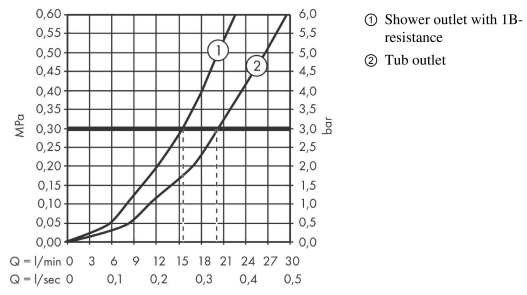

#### Scale drawing

**Ecostat**

**Bath thermostat Comfort for exposed installation**

Surface: **Brushed Black Chrome** Article Number: **13114340**

**Flowchart**

**Ecostat**

**Bath thermostat Comfort for exposed installation**